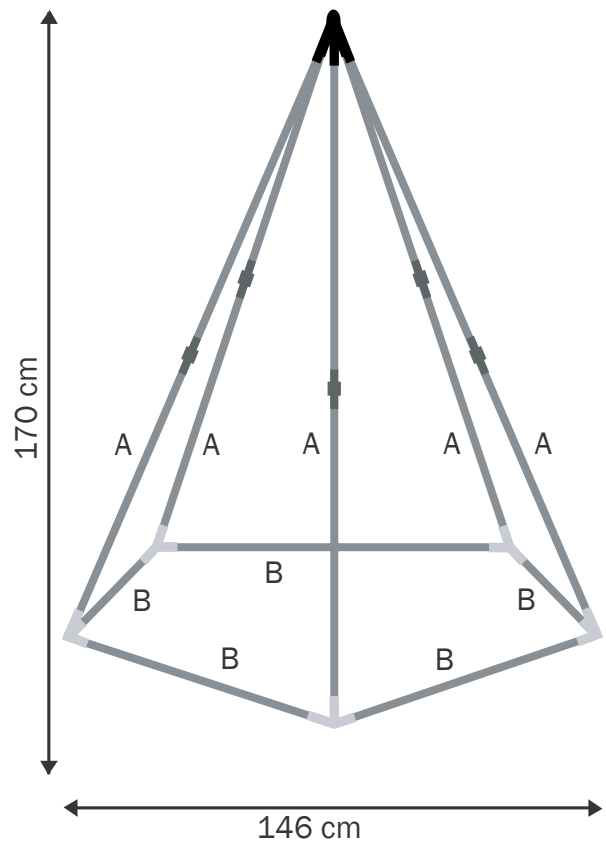

Constructing the Cowboy Wigwam

Contents

wooden connector x 1
(with 5 poles attached, length 90cm)

straight pole connector x 5

3-way connector x 5

A pole – length 90cm x 5

B pole – length 90cm x 5

front pole fabric cover & wigwam fabric cover

All dimensions given are approximate

Assembly

Lay out the poles separating A and B and divide the connectors as shown above.

Put the framework together as shown in the diagram. It is essential to ensure all poles are pushed firmly into each connector.

Thread the front pole fabric cover over the B pole at the opening for door.

Pull the fabric over the frame work. It is designed to be a tight fit. Make sure the top of the roof is correctly in place and then work down to the base.

The velcro fastens around the base poles to keep the fabric in place.