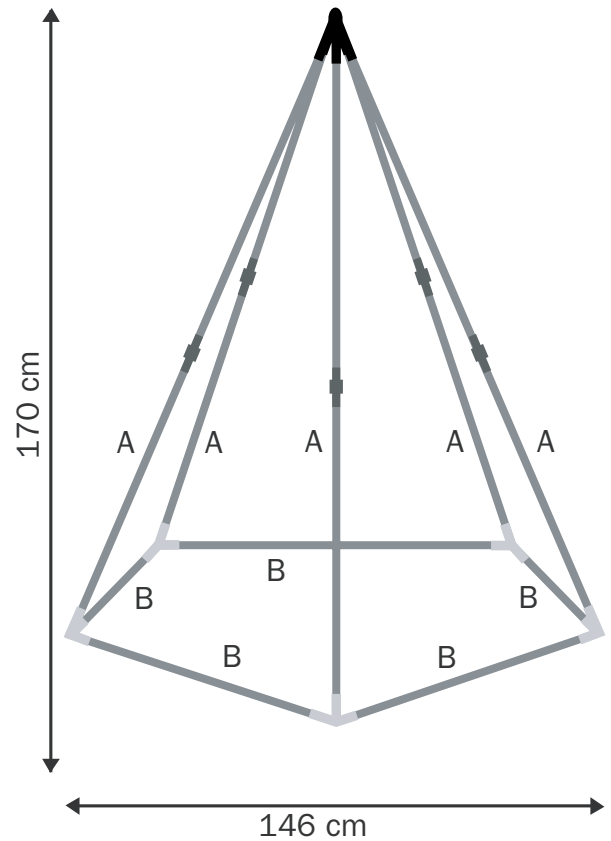

Constructing the Cowboy Wigwam

contents

wooden connector x 1
(with 5 poles attached, length 90cm)

straight pole connector x 5

3-way connector x 5

A pole – length 90cm x 5

B pole – length 90cm x 5

front pole fabric cover & wigwam fabric cover

All dimensions given are approximate

assembly

Lay out the poles separating A and B and divide the connectors as shown above.

Put the framework together as shown in the diagram. It is essential to ensure all poles are pushed firmly into each connector.

Thread the front pole fabric cover over the B pole at the opening for door.

Pull the fabric over the frame work. It is designed to be a tight fit.

Make sure the top of the roof is correctly in place and then work down to the base.

The velcro fastens around the base poles to keep the fabric in place.