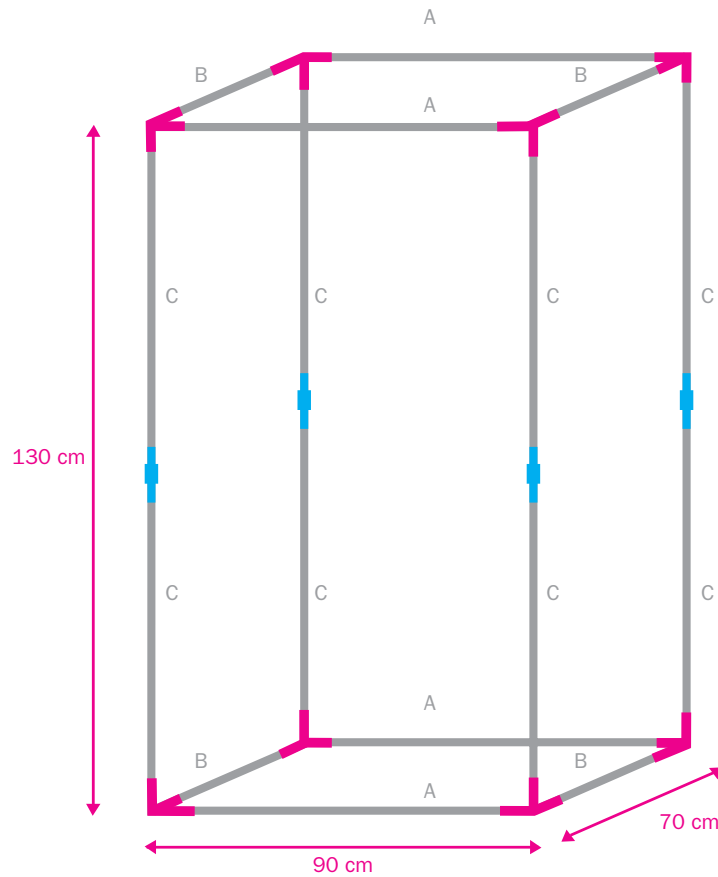

Constructing the Puppet Theatre

 90° right angle connector x 8

 Straight pole connector x 4

Pole A – length 90cm x 4

Pole B – length 70cm x 4

Pole C – length 65cm x 8

- Lay out the poles separating A, B and C. Divide the connectors as shown on the diagram.
- Put the framework together as shown in the diagram. It is essential to ensure all connectors are pushed firmly onto each pole.
- Pull the fabric over the frame work. It is designed to be a tight fit. Make sure the top of the roof is correctly in place and then work down to the base.
- Turn the whole play house upside down in order to help pull the fabric into place. The velcro fastens around the base pole to keep the fabric in place.