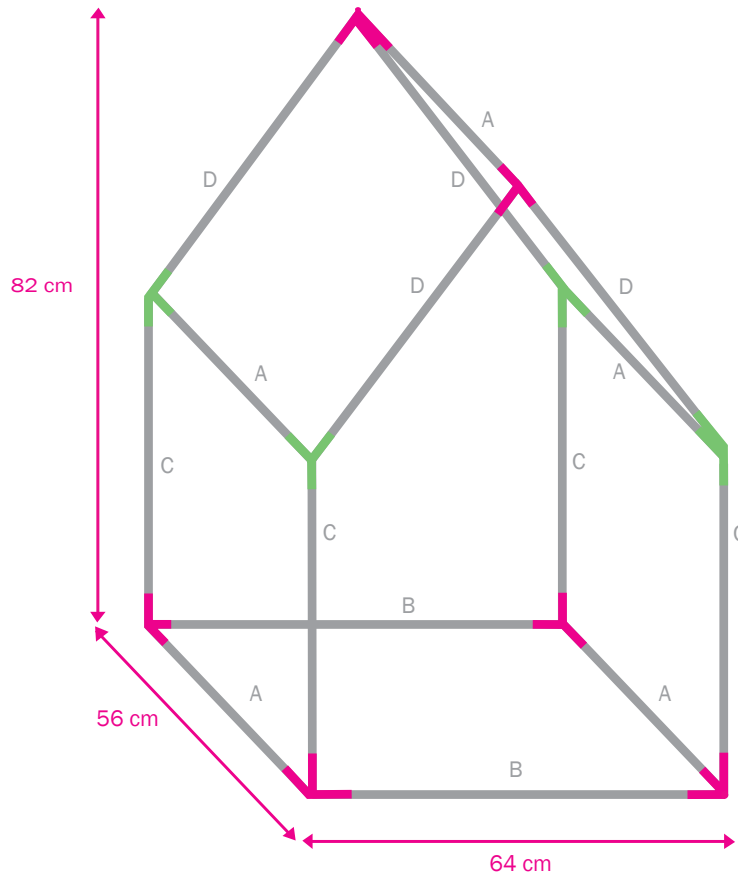

Constructing the Dog's House

90° right angle connector x 6

135° angle connector x 4

Pole A – length 52cm x 5

Pole B – length 69cm x 2

Pole C – length 48cm x 4

Pole D – length 39cm x 4

- Lay out the poles separating A, B, C and D. Divide the connectors as shown on the diagram.
- Put the framework together as shown in the diagram. It is essential to ensure all connectors are pushed firmly onto each pole.
- Be careful to use the correct shape connectors for the base of the play house and for the roof.
- Pull the fabric over the frame work. It is designed to be a tight fit. Make sure the top of the roof is correctly in place and then work down to the base.
- Turn the whole dog's house upside down in order to help pull the fabric into place. The velcro fastens around the base pole to keep the fabric in place.